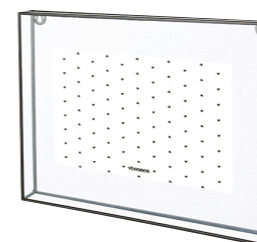

♥ **vtwonen**  
favourite

52.091.212  
**Photo Frame** Metal Black  
20x28x3.5cm - inlay 13x21cm  
1/12 € 24,95

52.091.262  
**Photo Frame** Metal Gold  
20x28x3.5cm - inlay 13x21cm  
1/10 € 24,95

52.091.236 **Photo Frame**  
Metal Black with Lock 14x19x0.8cm  
inlay 8x13cm 1/24 € 16,95  
52.091.237 **Photo Frame**  
Metal Black with Lock 20x26x0.8cm  
inlay 14x20cm 1/12 € 19,95  
52.091.238 **Photo Frame**  
Metal Black with Lock 30x40x0.8cm  
inlay 22x33cm 1/6 € 34,95

52.091.211  
**Photo Frame** Metal Black  
34x25x3.5cm - inlay 27x18cm  
1/12 € 29,95

52.091.263  
**Photo Frame** Metal Gold  
34x25x3.5cm - inlay 27x18cm  
1/8 € 29,95

All photo frames are including the special designed inlays