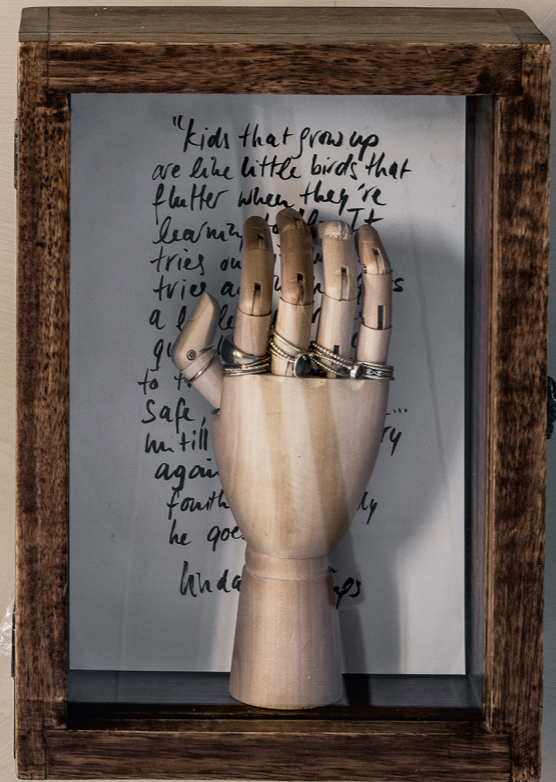

collection

2025

storage boxes