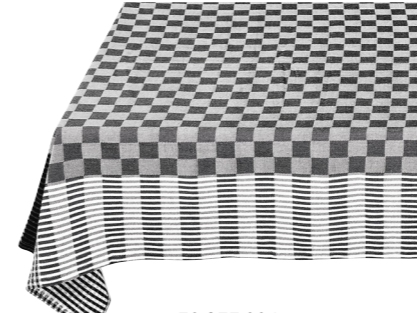

52.075.284
Plate Wood Brown Small
Ø 20.5cm - Mango Wood
6/48 € 16,95

♥ vtwonen
favourite

52.035.226
Table Cloth Black-White Square
150x250cm - 100% Cotton
1/10 € 69,95