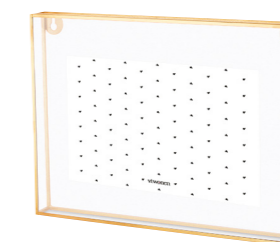

52.091.261  
**Photo Frame** Metal Gold  
20x20x3.5cm - inlay 13x13cm  
1/12 € 22,95

52.091.245 **Photo Frame**  
Metal with Lock Gold 20x30x0.8cm  
inlay 13x21cm 1/8 € 29,95  
52.091.247 **Photo Frame**  
Metal with Lock Gold 30x40x0.8cm  
inlay 22x33cm 1/6 € 39,95

♥ **vtwonen**  
favourite

52.091.212  
**Photo Frame** Metal Black  
20x28x3.5cm - inlay 13x21cm  
1/12 € 24,95

52.091.262  
**Photo Frame** Metal Gold  
20x28x3.5cm - inlay 13x21cm  
1/10 € 24,95

52.091.236 **Photo Frame**  
Metal Black with Lock 14x19x0.8cm  
inlay 8x13cm 1/24 € 16,95  
52.091.237 **Photo Frame**  
Metal Black with Lock 20x26x0.8cm  
inlay 14x20cm 1/12 € 19,95  
52.091.238 **Photo Frame**  
Metal Black with Lock 30x40x0.8cm  
inlay 22x33cm 1/6 € 34,95

52.091.211  
**Photo Frame** Metal Black  
34x25x3.5cm - inlay 27x18cm  
1/12 € 29,95

52.091.263  
**Photo Frame** Metal Gold  
34x25x3.5cm - inlay 27x18cm  
1/8 € 29,95

All photo frames are including the special designed inlays